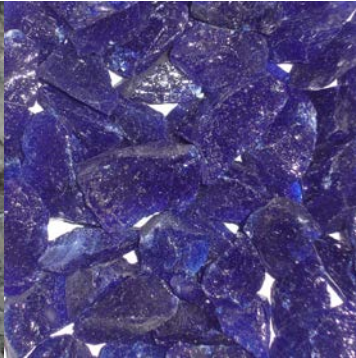

GLASS OR STONE CHIPPINGS

25 KG BAGS – APPROXIMATELY 3 BAGS TO COVER A SINGLE GRAVE SURFACE

Grey Granite

Cobalt Blue Glass

White Marble

Green Glass

Lilac Glass

Iced White Glass

Black Glass

White P3 Glass

Turquoise Glass

White P2 Glass