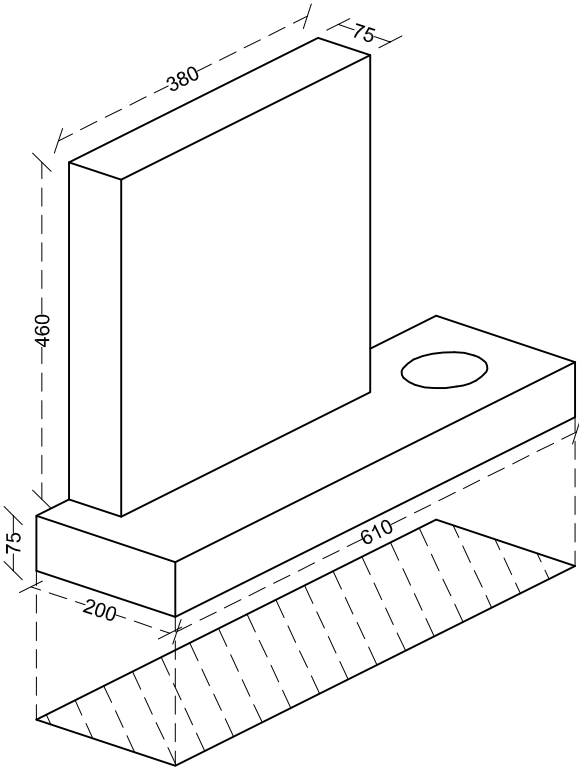

# CREMATION HEADSTONE & 2FT WIDE BASE

18" HIGH X 15" WIDE X 4" DEEP HEADSTONE  
MOUNTED ON 24" WIDE X 3" HIGH X 8" DEEP BASE

OFFSET  
WITH VASE

CENTRED  
WITHOUT VASE

**GREGG MEMORIALS**

Unit 36, IOM Business Park, Braddan IM2 2QZ (01624) 670139