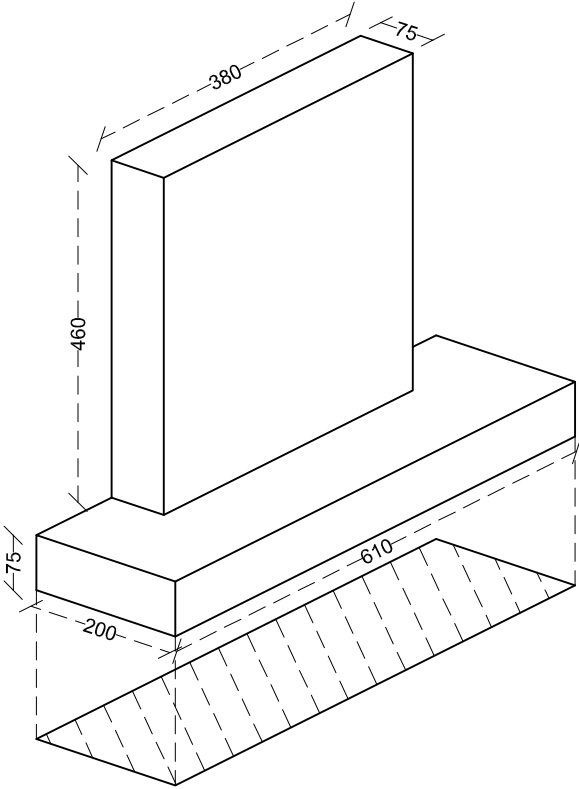

# CREMATION HEADSTONE & 2FT WIDE BASE

18" HIGH X 15" WIDE X 4" DEEP HEADSTONE  
MOUNTED ON 24" WIDE X 3" HIGH X 8" DEEP BASE

OFFSET  
WITH VASE

CENTRED  
WITHOUT VASE

**GREGG MEMORIALS**

Unit 36, IOM Business Park, Braddan IM2 2QZ (01624) 670139