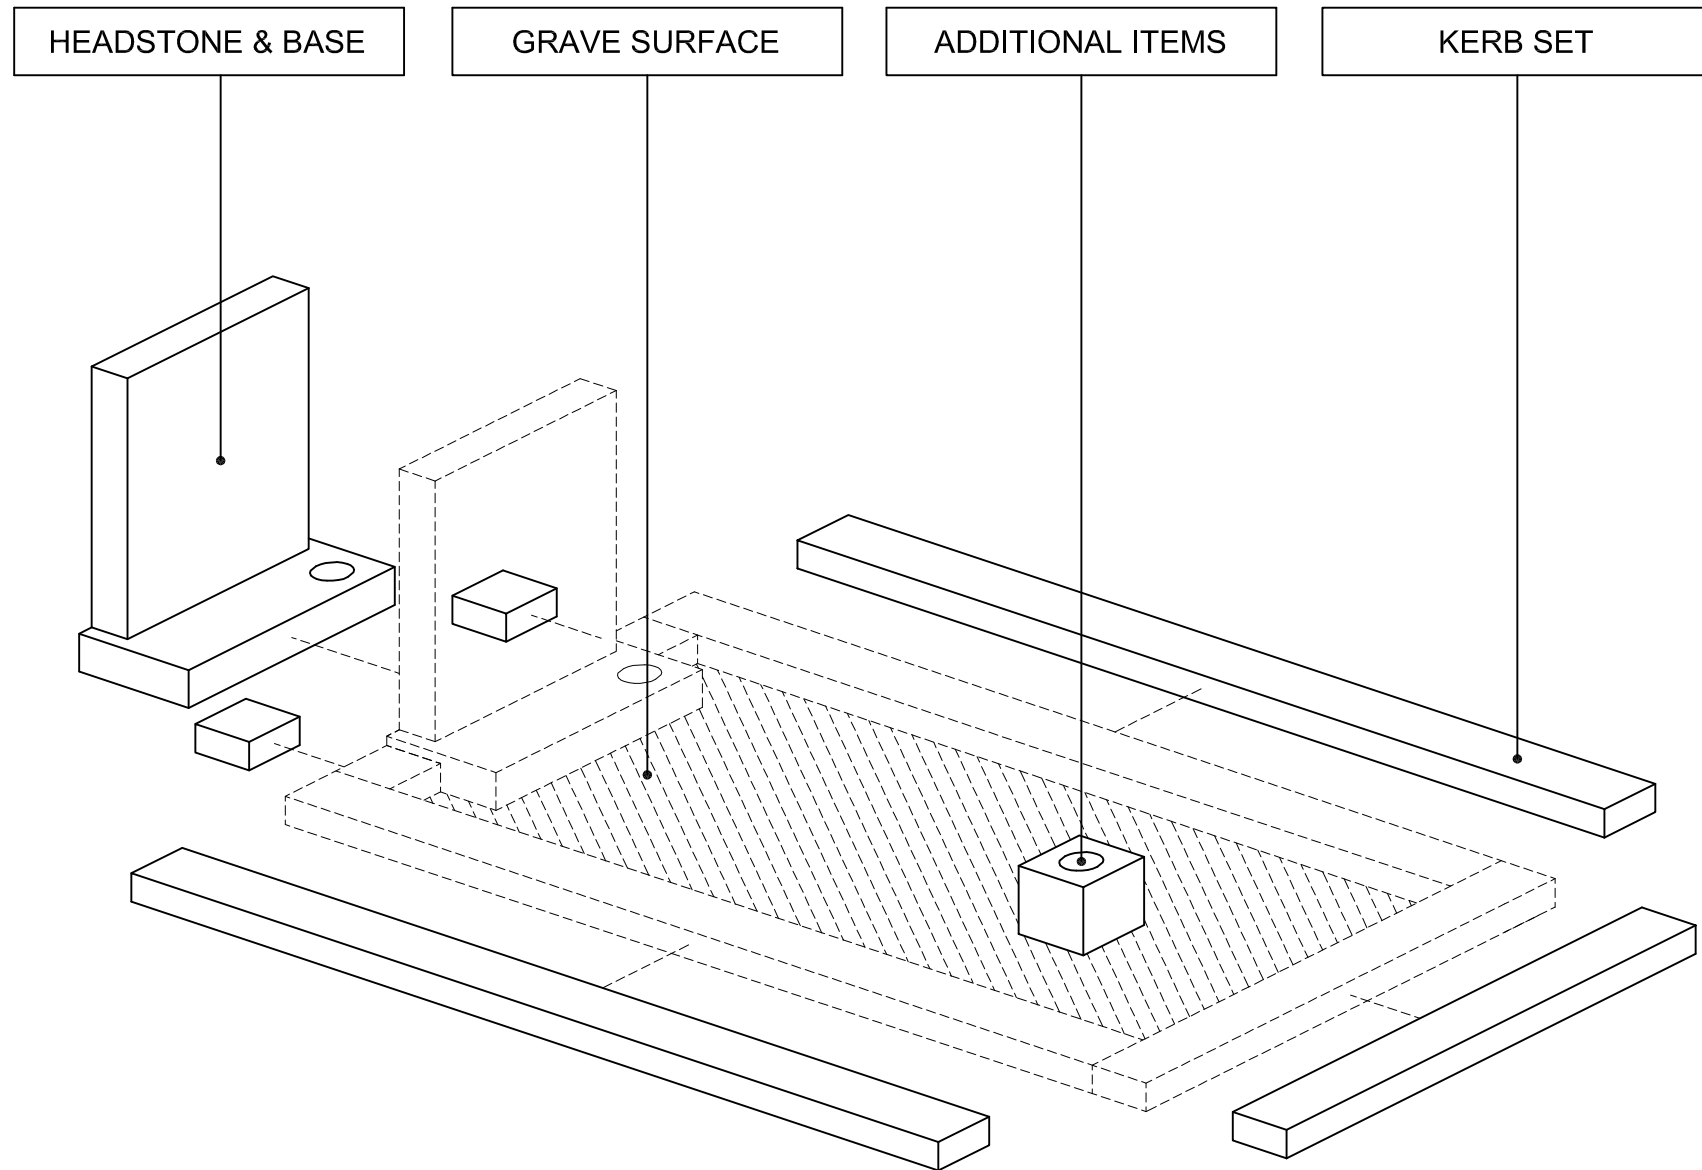

BURIAL MEMORIAL LAYOUT SUITABLE FOR STANDARD SIZE (21" WIDE) HEADSTONES

GREGG MEMORIALS

Unit 36, IOM Business Park, Braddan IM2 2QZ (01624) 670139