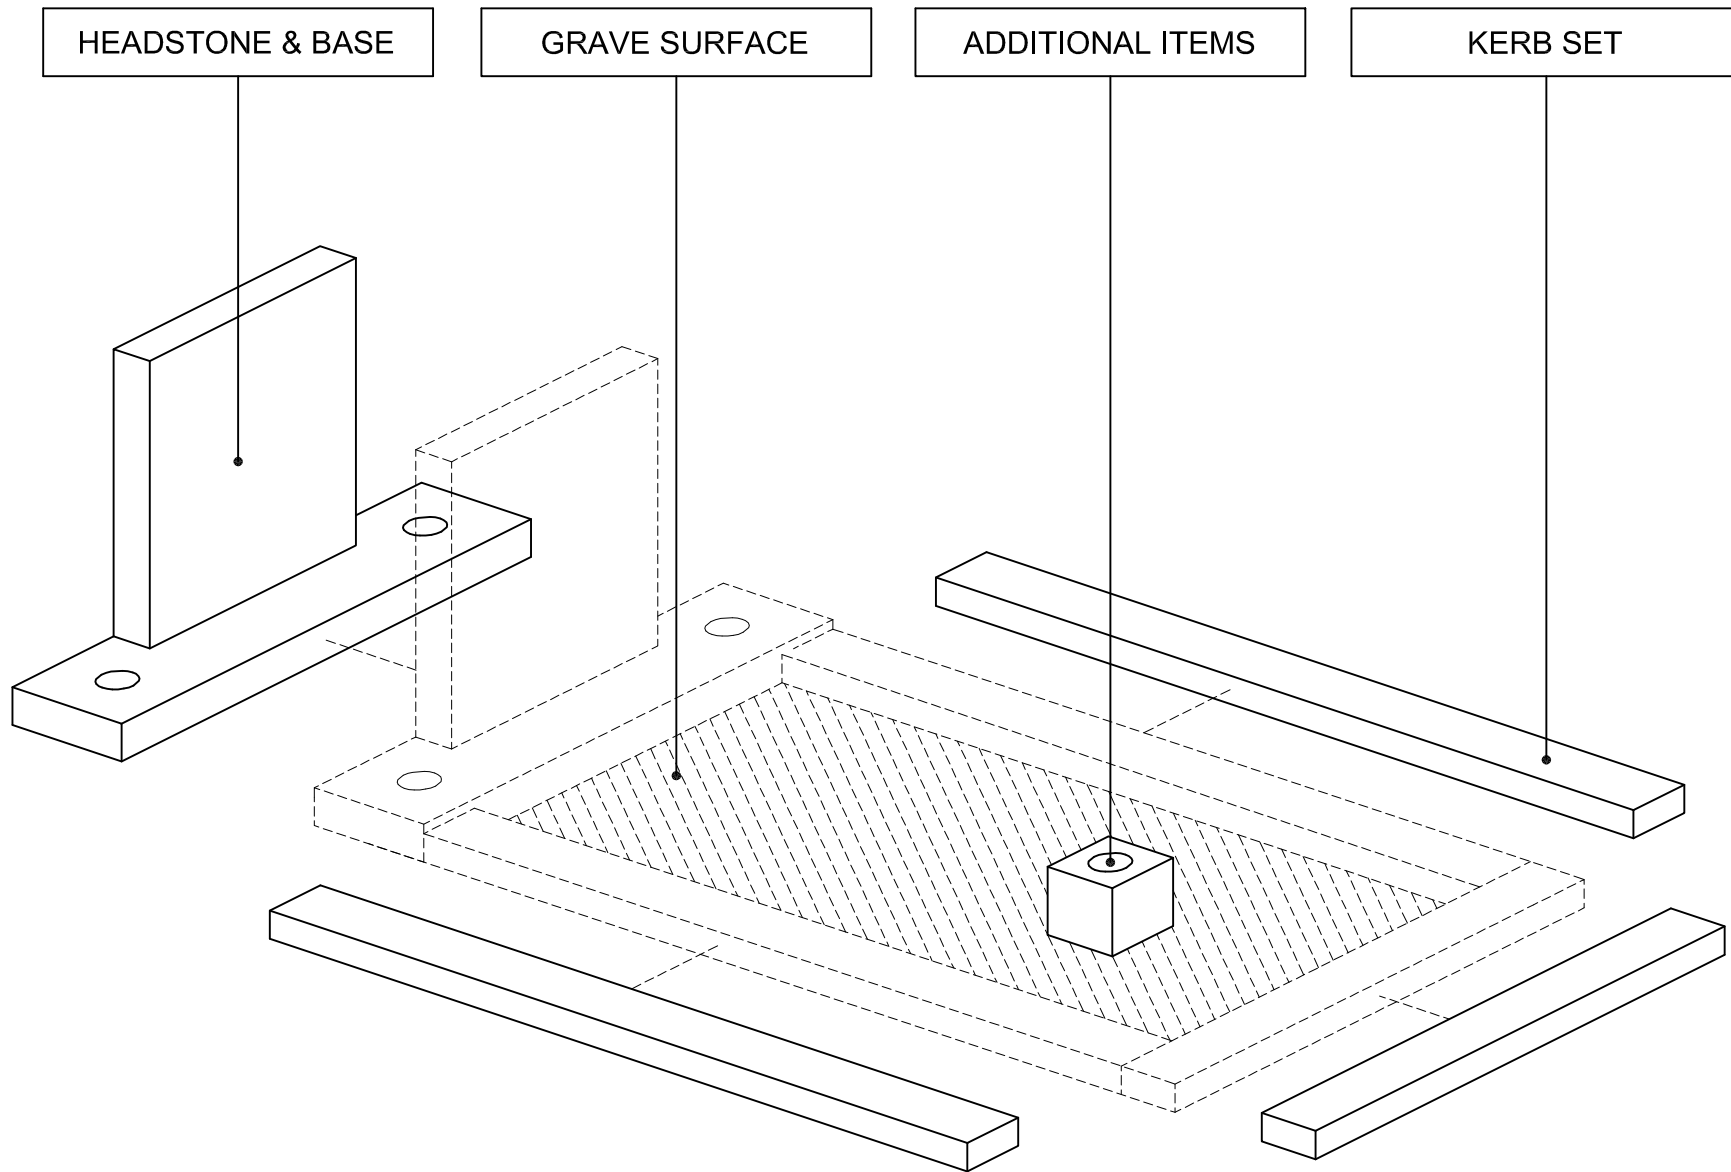

BURIAL MEMORIAL LAYOUT SUITABLE FOR BOTH MEDIUM (24" WIDE) AND LARGE (36" WIDE) HEADSTONES

GREGG MEMORIALS

Unit 36, IOM Business Park, Braddan IM2 2QZ (01624) 670139