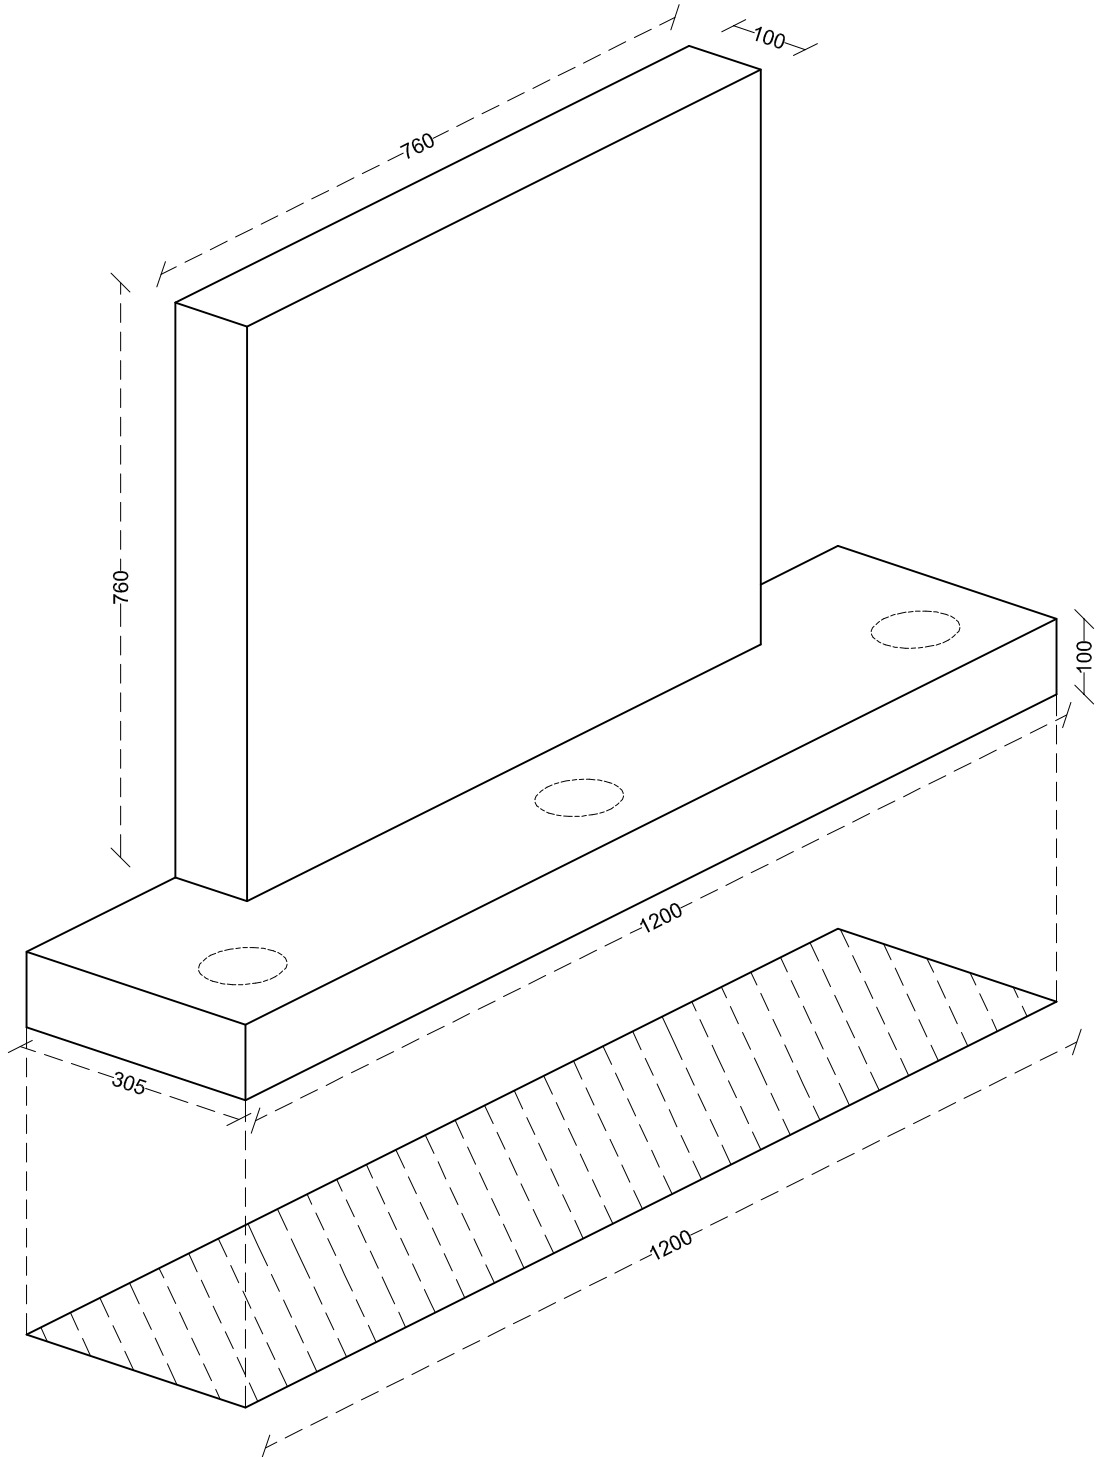

30" HEADSTONE & FULL WIDTH BASE

30" HIGH X 30" WIDE X 4" DEEP HEADSTONE
MOUNTED ON 48" WIDE X 4" HIGH X 12" DEEP BASE

GREGG MEMORIALS

Unit 36, IOM Business Park, Braddan IM2 2QZ (01624) 670139