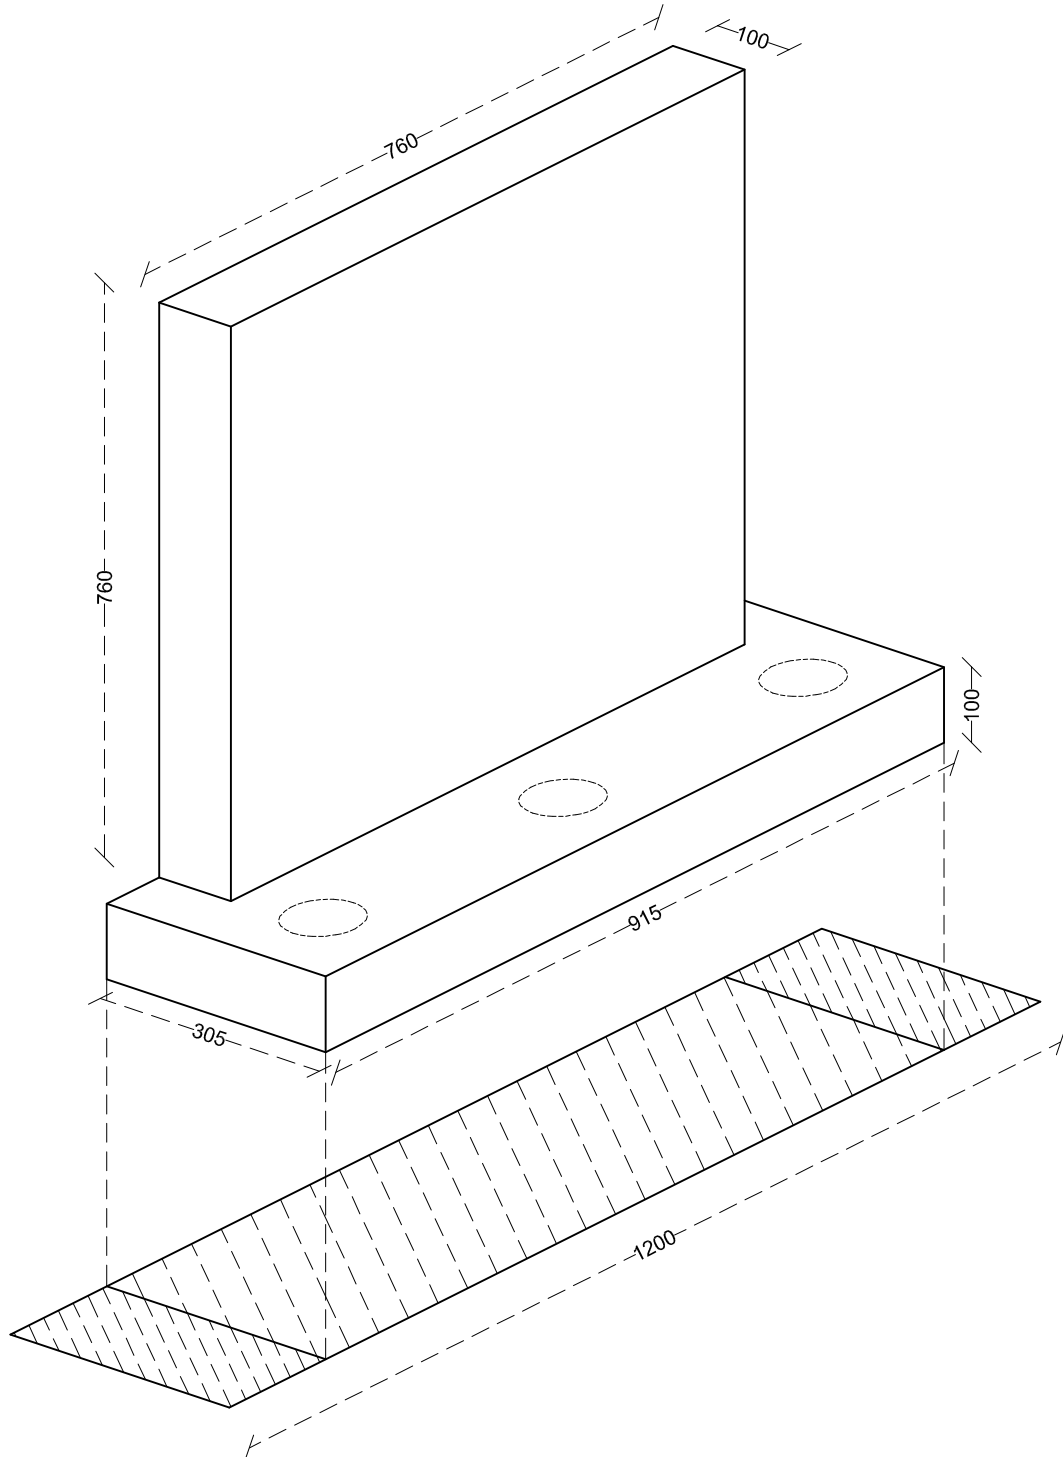

30" HEADSTONE & 3FT WIDE BASE

30" HIGH X 30" WIDE X 4" DEEP HEADSTONE
MOUNTED ON 36" WIDE X 4" HIGH X 12" DEEP BASE

GREGG MEMORIALS

Unit 36, IOM Business Park, Braddan IM2 2QZ (01624) 670139