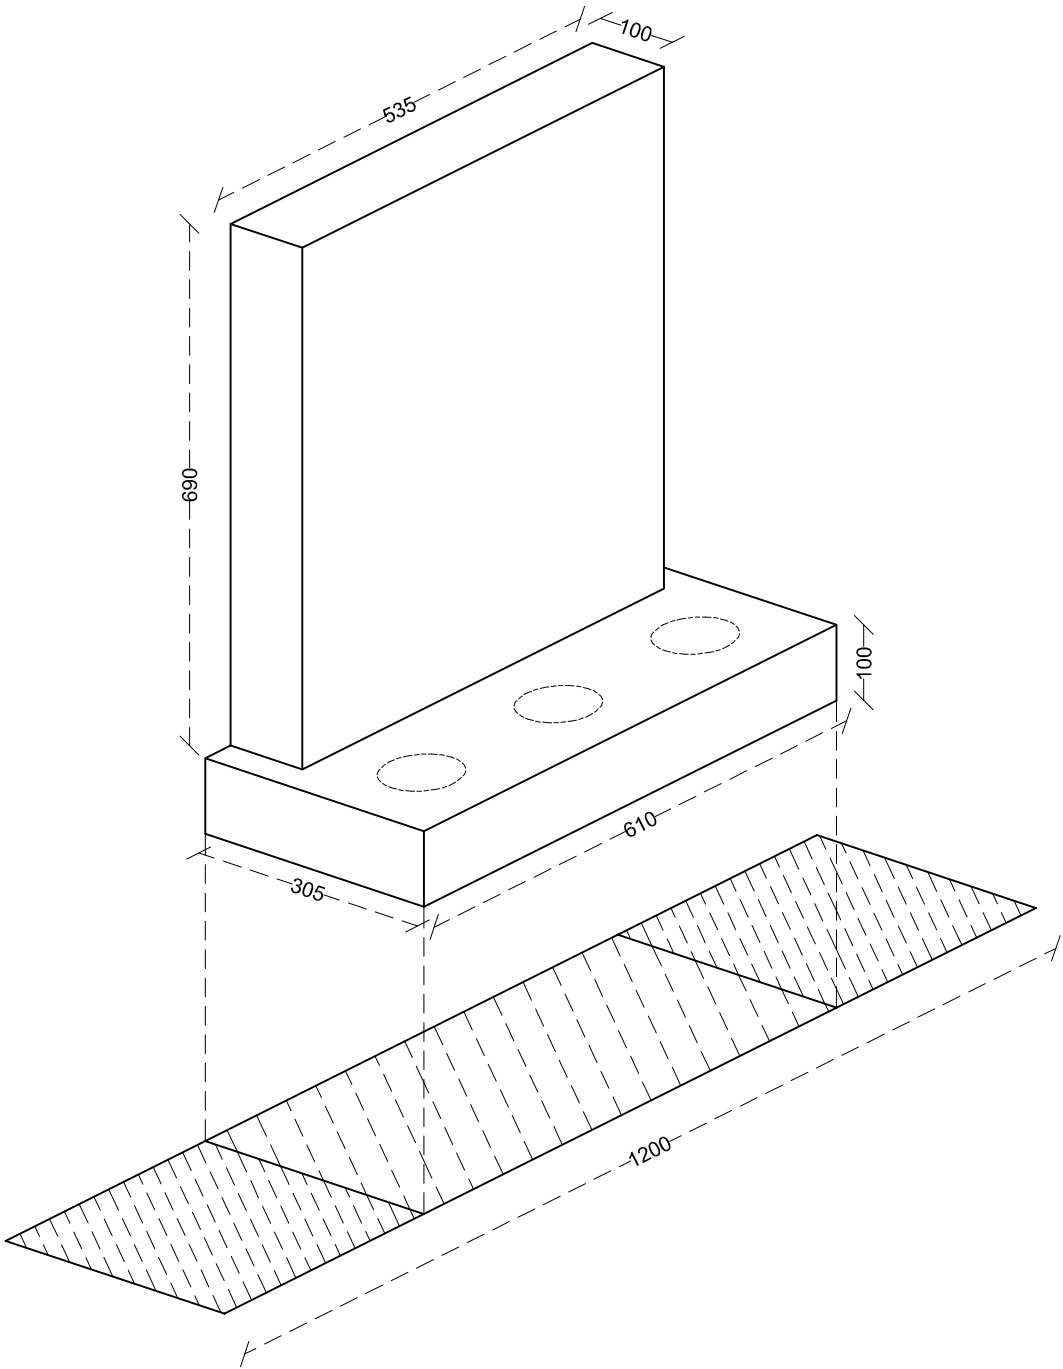

STANDARD HEADSTONE & 2FT WIDE BASE

27" HIGH X 21" WIDE X 4" DEEP HEADSTONE
MOUNTED ON 24" WIDE X 4" HIGH X 12" DEEP BASE

GREGG MEMORIALS

Unit 36, IOM Business Park, Braddan IM2 2QZ (01624) 670139